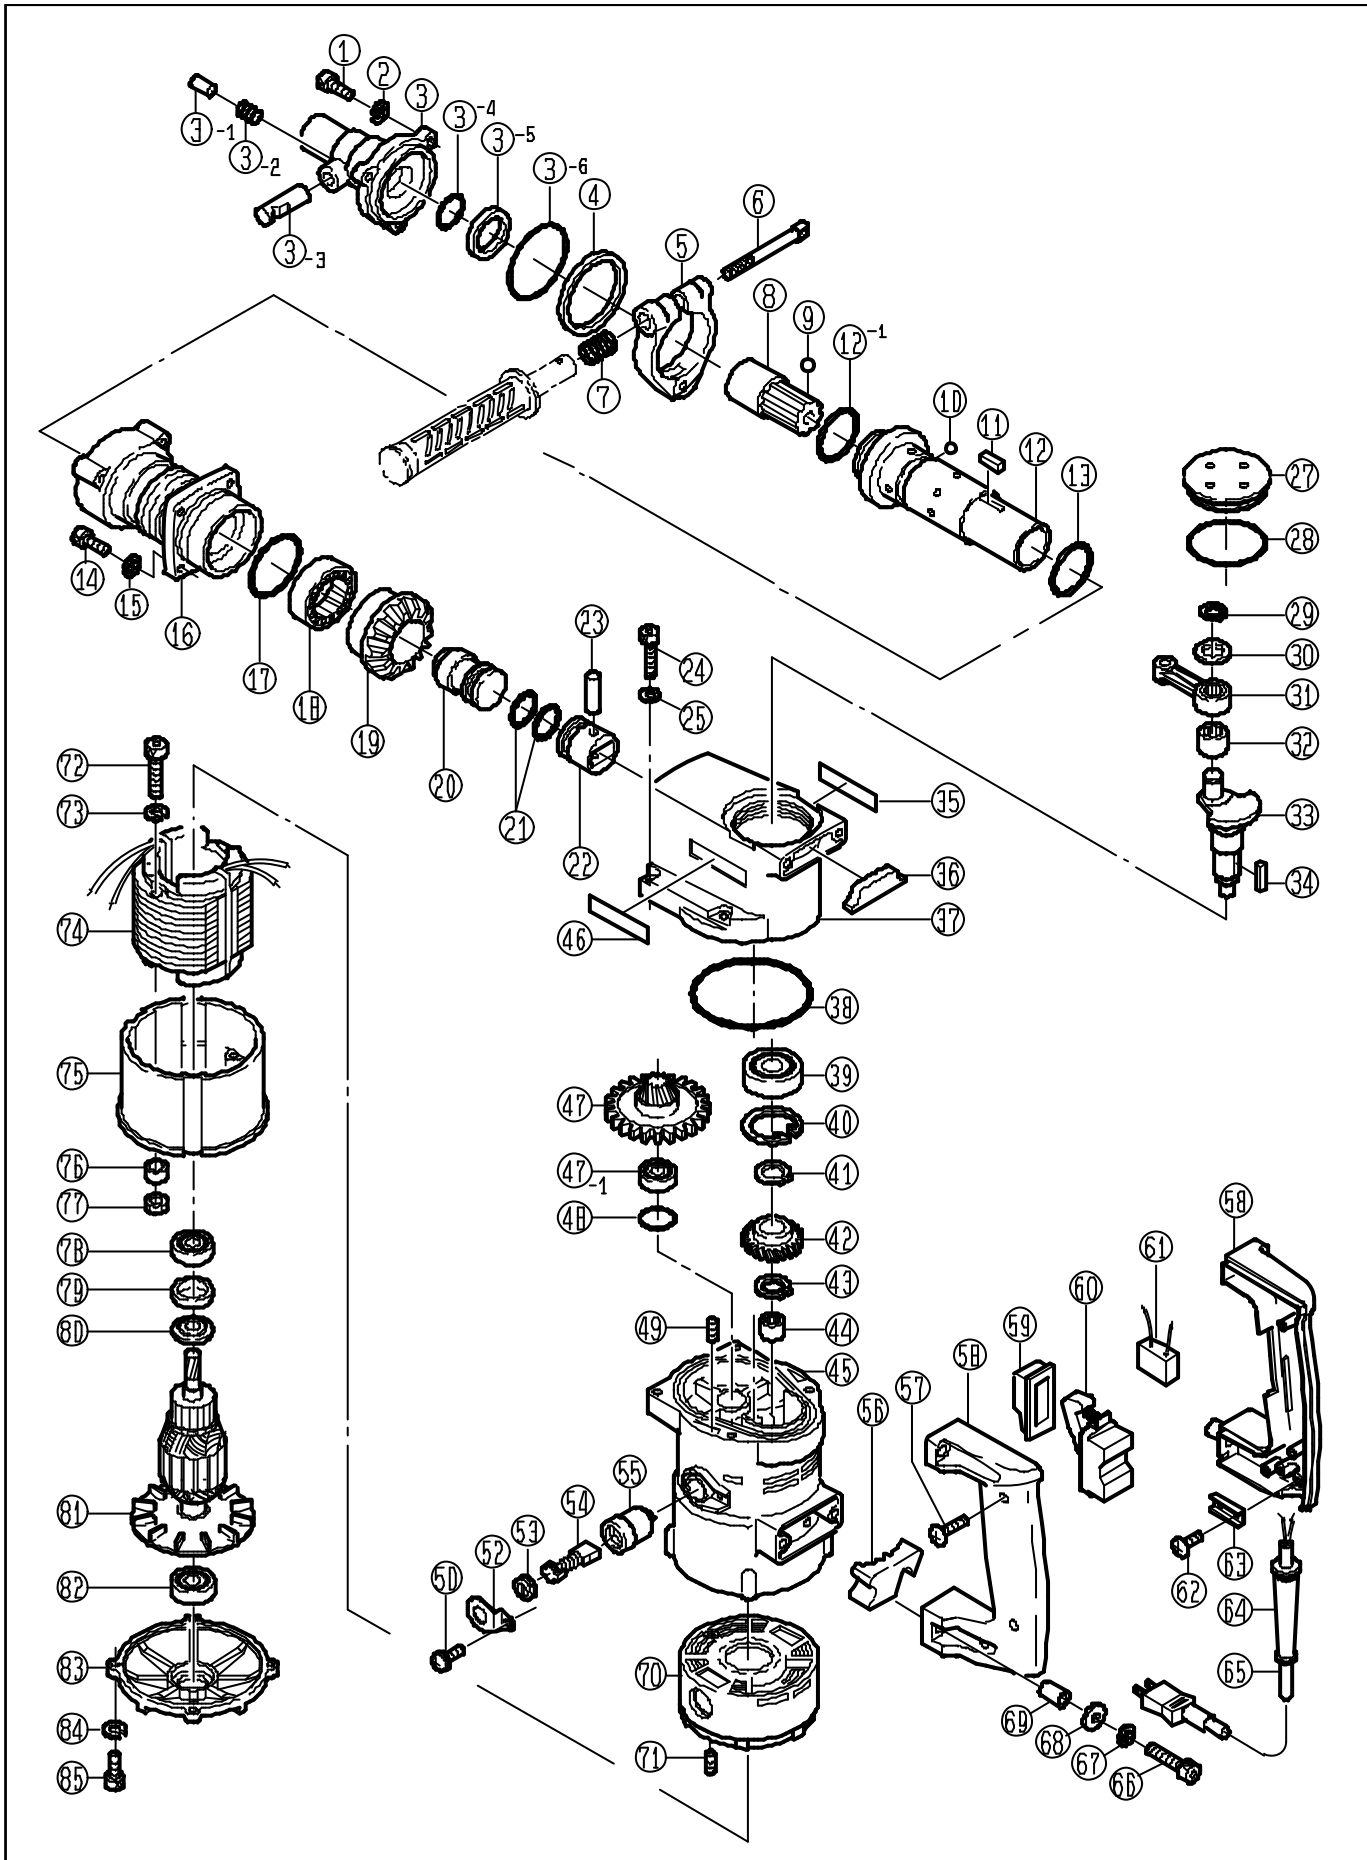

ROTARY HAMMER "SPLINE" ED-382NP

ROTARY HAMMER "SPLINE"

ED-382NP